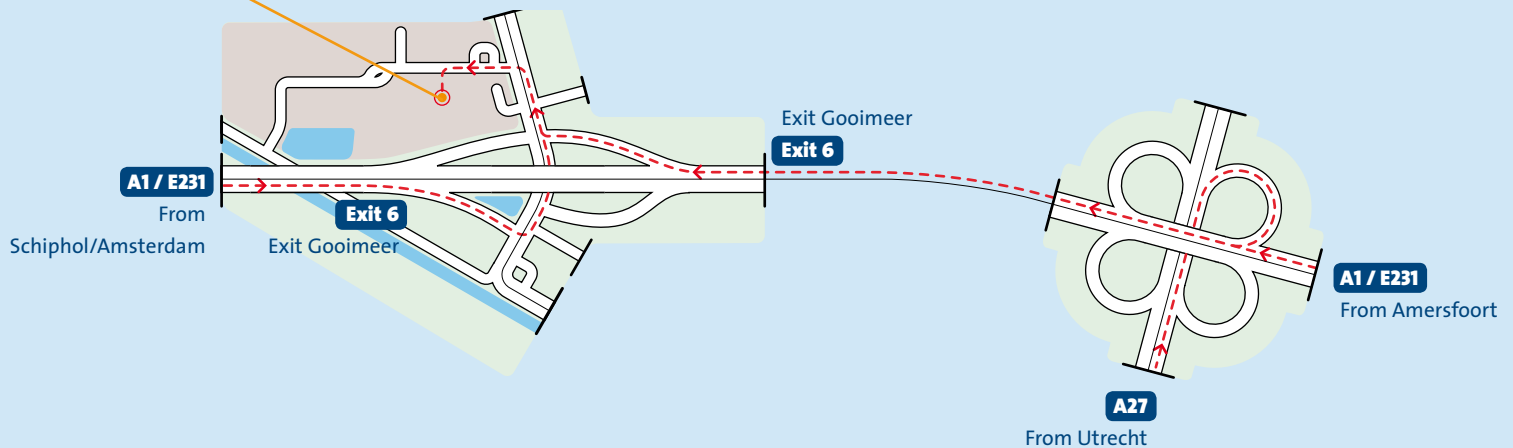

Directions to

Forbion Capital Partners

Gooimeer 2-35
1411 DC Naarden
The Netherlands

T +31 35 699 30 00

F +31 35 699 30 01

Our office is located just off Highway A1,
at Gooimeer-Noord, Naarden.

FORBION

Capital Partners

DIRECTIONS BY CAR

From Amersfoort

- Follow Highway A1 in the direction of Amsterdam.
- Take the Gooimeer exit number 6.
- At the end of the Gooimeer exit, turn right and take the first turning on the left. This is Gooimeer Noord.
- After passing the Toyota garage on your right, turn left into "Gooimeer 2".
- You can either park on the left at one of our parking spots, or at one of the parking spots without a name.

From Schiphol/Amsterdam

- From Highway A10 (the Ring Amsterdam) take Highway A1 in the direction of Amersfoort.
- Take the Gooimeer exit number 6.
- When you reach the end of the exit, turn left, pass under the highway and take the first turning on the left. This is Gooimeer Noord.
- After passing the Toyota garage on your right, turn left into "Gooimeer 2".
- You can either park on the left at one of our parking spots, or at one of the parking spots without a name.

From Utrecht

- Follow Highway A27 in the direction of Hilversum and Almere.
- From the A27, take the Amsterdam/Amersfoort exit (Highway A1)
- Follow Highway A1 in the direction of Amsterdam.
- Take the Gooimeer exit number 6.
- At the end of the Gooimeer exit, turn right and take the first turning on the left. This is Gooimeer Noord.
- After passing the Toyota garage on your right, turn left into "Gooimeer 2".
- You can either park on the left at one of our parking spots, or at one of the parking spots without a name.